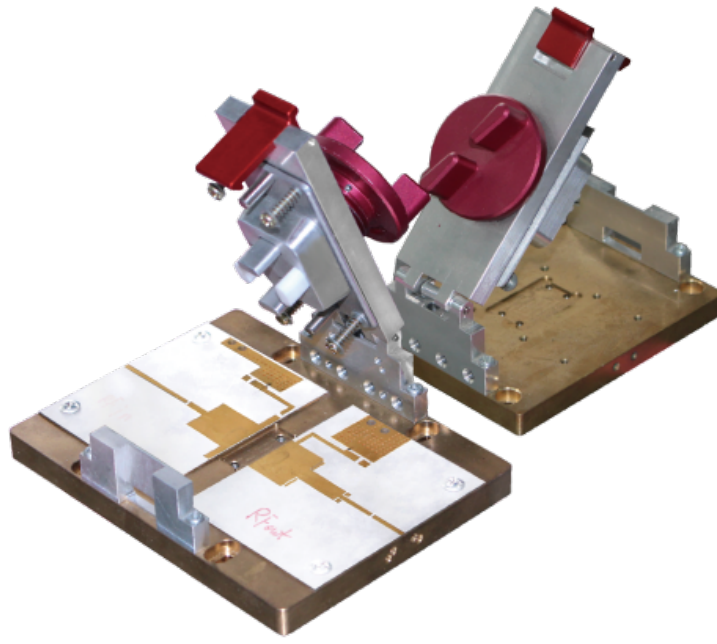

Customization Fixture

Microwave RF Socket&Fixture , rogers板匹配

Through long-term exploration and research, ZoAn now has all kinds of fixture for various metal and ceramic packages'RF and DC devices covering L / P / C / X band.