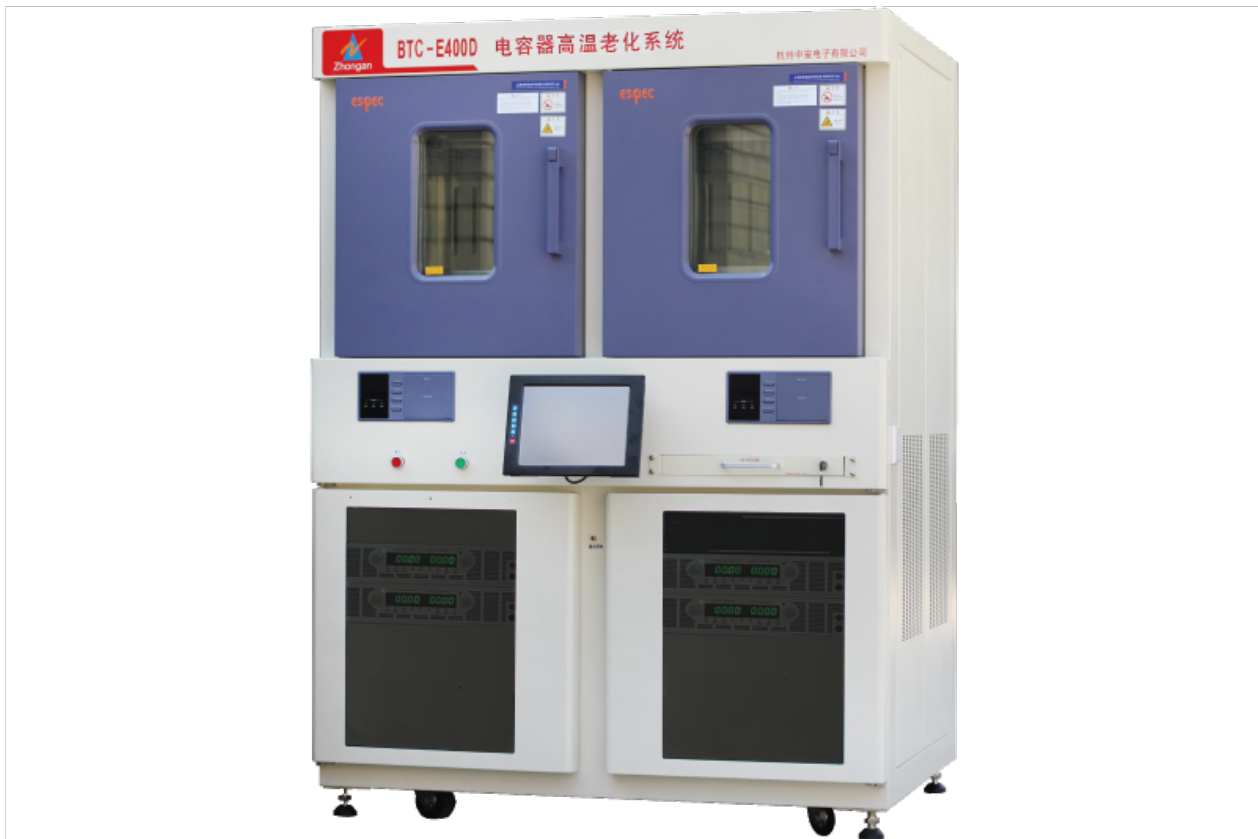

BTC-E481 (Tantalum capacitor)

Capacitor High Temp. Burn-in System--Weibull rating/CAST/DEVC-V

Dedicated system for No.5 Institute of Aeronautics CAST

- | Capacity 20 slots;
 56 DUT positions per slot / Total 1120;
- | **Power Supply** Voltage : Max300V;
- | **Driver board** 20pcs;
 Voltage detection range : 0.0V ~ 300.0V;

Unibody design: Chamber and Control detection system are integrated systems, with stable and reliable fixed connection,

BTC-E400D (Dual chamber & 16 slots)

Capacitor Burn-in System--Dual chamber

- Chamber** Brand : ESPEC LC-213 * 2sets;
Dimension: 450*450*450(mm) , Vertical air circulating design;
Temp. uniformity : 150°C±4°C (null load);
- BIB dimension** 290*452(mm);
- Equipment** Dimension: 1450W*1400D*2000H(mm);