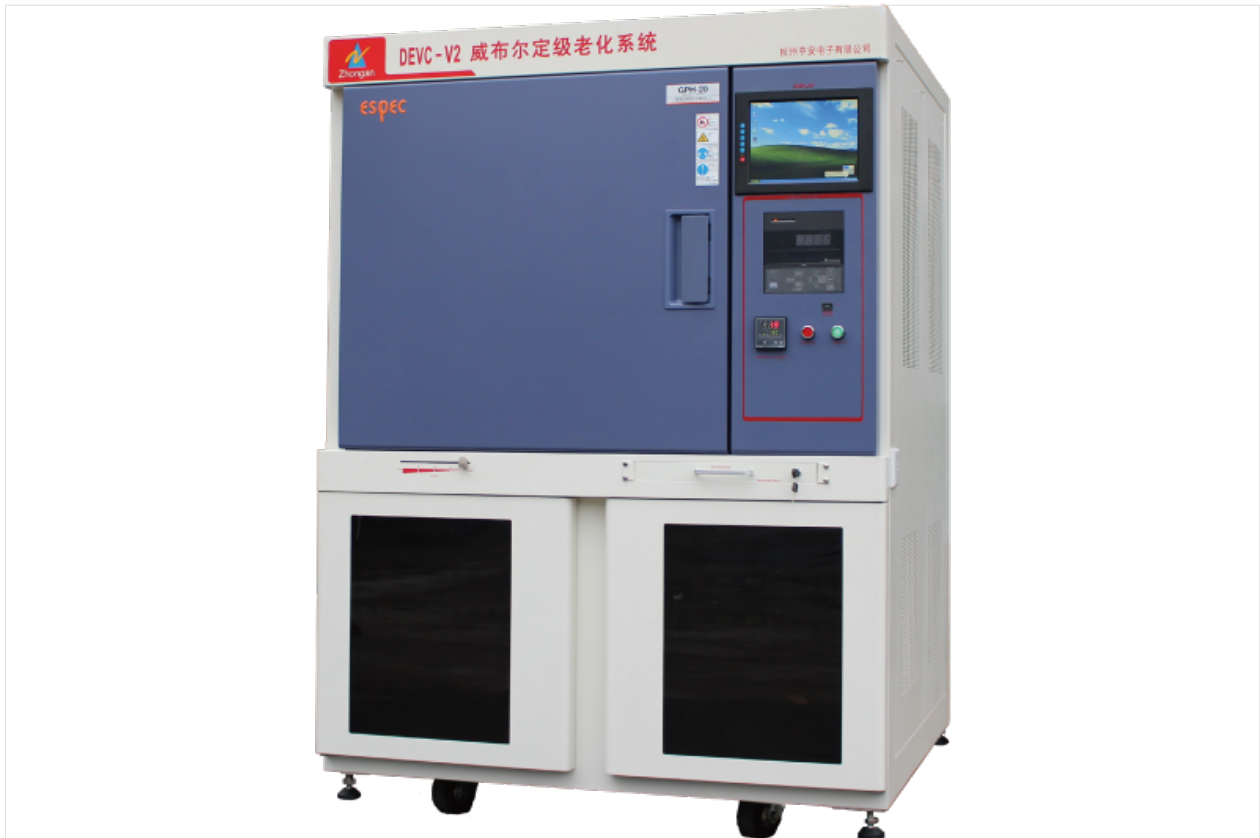

BTC-E490(Supercapacitor)

Supercapacitor High Temp. Burn-in System

- | **Capacitor** 4 zones;
 25 DUT positions per slot / Total 400;

- | **Power Supply** 4 sets (1PSU:1zone) ;
 Voltage : Max12V;

- | **Driver board** Voltage detection range : 0.0V ~ 20.0V;

BTC-E481 (Tantalum capacitor)

Capacitor High Temp. Burn-in System--Weibull rating/CAST/DEVC-V

Dedicated system for No.5 Institute of Aeronautics CAST

- | Capacity 20 slots;
 56 DUT positions per slot / Total 1120;
- | **Power Supply** Voltage : Max300V;
- | **Driver board** 20pcs;
 Voltage detection range : 0.0V ~ 300.0V;

Unibody design: Chamber and Control detection system are integrated systems, with stable and reliable fixed connection,

BTC-E400D (Dual chamber & 16 slots)

Capacitor Burn-in System--Dual chamber

- Chamber** Brand : ESPEC LC-213 * 2sets;
Dimension: 450*450*450(mm) , Vertical air circulating design;
Temp. uniformity : 150°C±4°C (null load);
- BIB dimension** 290*452(mm);
- Equipment** Dimension: 1450W*1400D*2000H(mm);