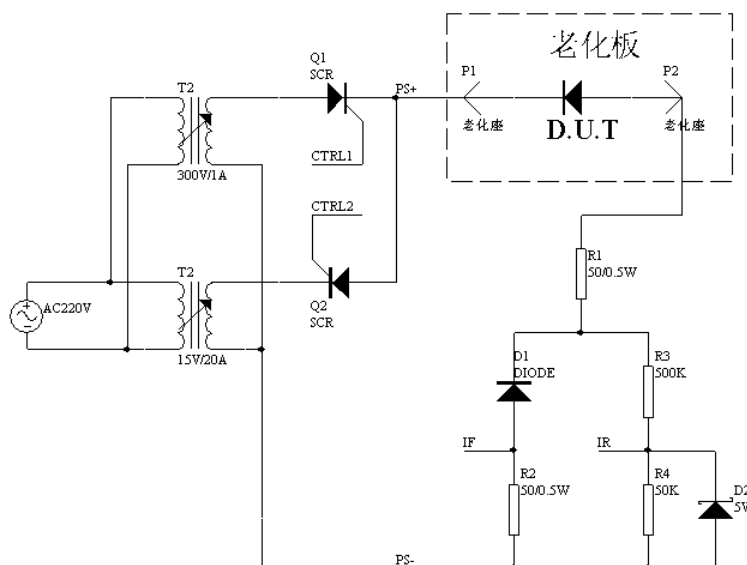

BTR-E630(Varactor diode)

Full Dynamic Life Test System for Varactor Diode

The system can perform full dynamic life test and burn-in screening for various types of PIN diode, switching diode, limiting diode, varactor diode.

The forward bias AC voltage & reverse voltage is respectively provided by the forward AC (0-15v / 20a) bias PS and high voltage AC PS. and both of the output voltage are adjustable to meet actual needs.