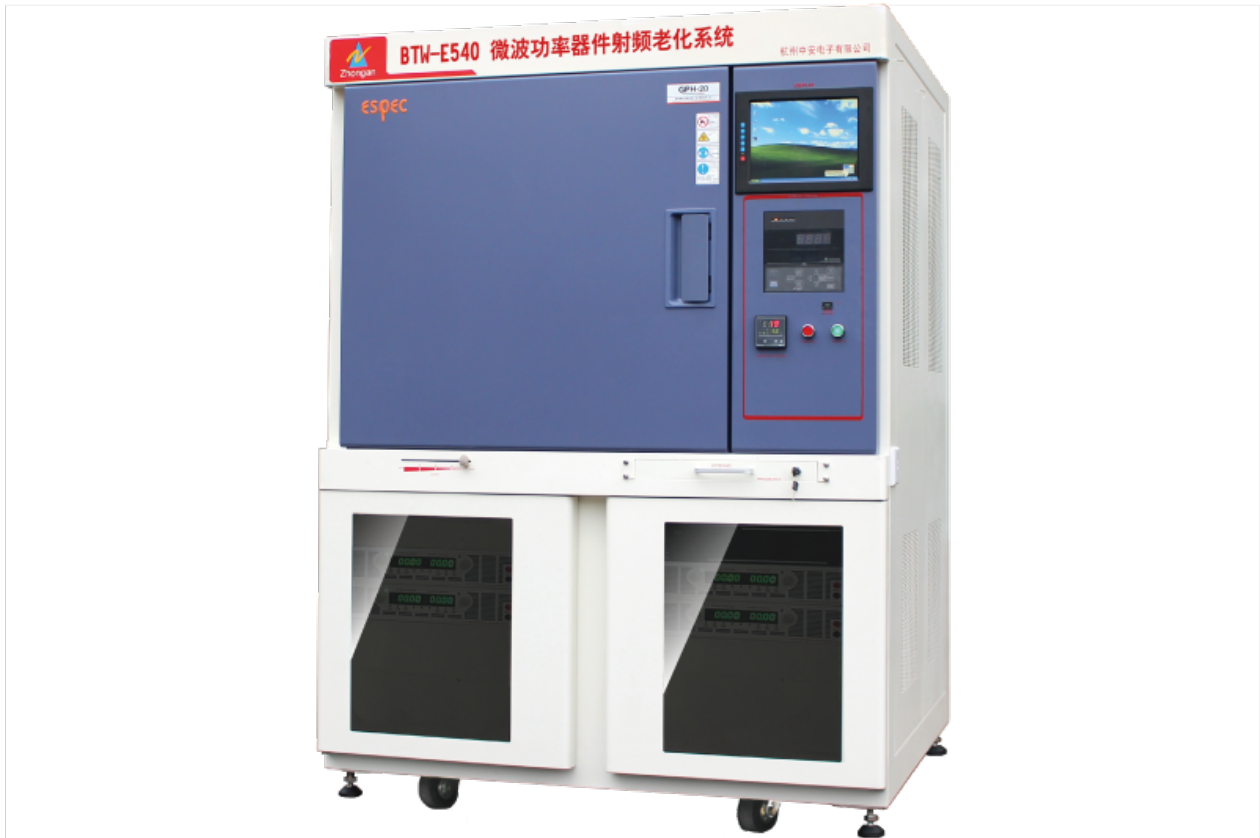

BTW-E540(VCO / 20W below)

High Temp. RF Burn-in System for Small&Medium Power Microwave Device/Module

The system can perform high temp. RF burn-in screening for microwave monolithic and module(<20W).

The RF input&output module is pluggable design to meet different requirements of DUT with various frequency bands